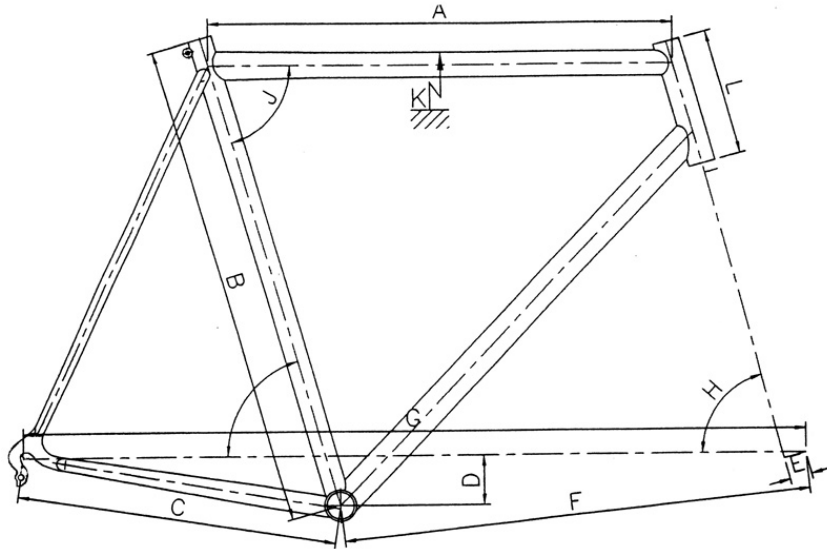

Flite 2000, Flite 900, Flite 700, Geometry

SIZE	A	B	C	D	E	F	G	H	I	J	K	L
50	53.2	50.0	41.0	6.2	43.0	58.3	98.5	71.5°	74.0°	75.1°	29.4"	97
52	53.0	52.0	41.0	6.2	43.0	58.2	98.4	71.5°	74.0°	74.4°	30.0"	111
54	54.5	54.0	41.0	7.2	43.0	58.2	98.1	73.0°	74.0°	74.0°	30.2"	111
56	56.1	56.0	41.0	7.2	43.0	58.4	98.3	73.5°	73.0°	73.1°	30.8"	126
58	57.5	58.0	41.0	7.2	43.0	59.8	99.7	73.5°	73.0°	73.0°	31.6"	145
60	58.5	60.0	41.0	7.2	43.0	60.8	100.7	73.5°	73.0°	72.8°	32.3"	164

Front Derailleur: Braze-On, Seat Post 27.2 mm, Headset: I.S.2, Bottom Bracket: 68 mm English